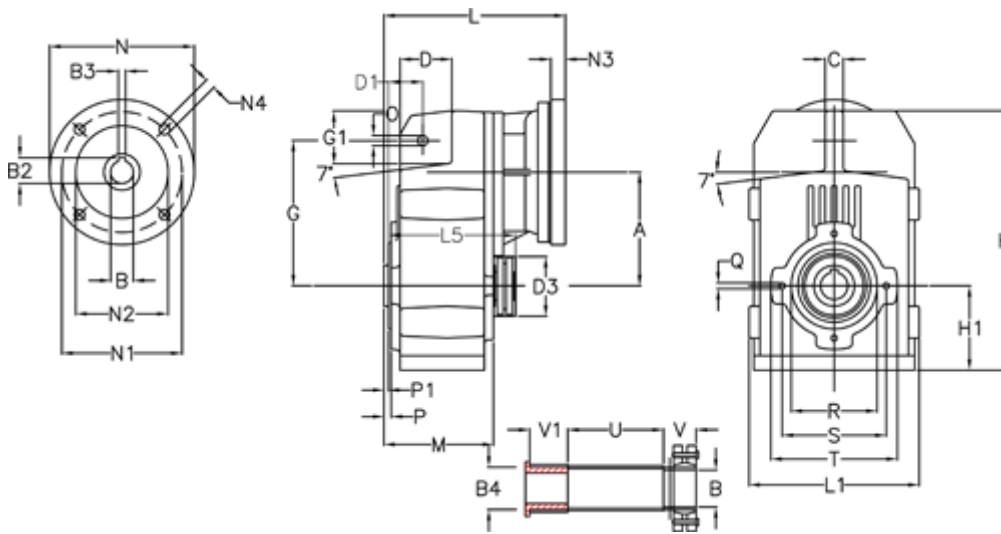

Article number: 295605143908920

Description: Shaft mounted gear
A514QF55-1439-P63B5

Measures

A = 211.30	D1 = 65.0	I5 = 222.0	P1 = 4.5	V = 62
B = 55	d3 = 120	M = 163.0	Q = M12x19	V1 = 50
B1 = 11	G = 278	N = 140	R = 180	
B2 = 12.8	G1 = 105.5	N1 = 115	S = 215	
B3 = 4	H = 479.0	N2 = 95	T = 250	
B4 = 55	H1 = 144.0	N4 = M8x19	Tightening torque Nm adapter bushing = 6.0	
C = 20	L = 339.5	O = 22	Tightening torque Nm shrink disc = 12.0	
D = 93.5	L1 = 273	P = 8.5	U = 91.0	